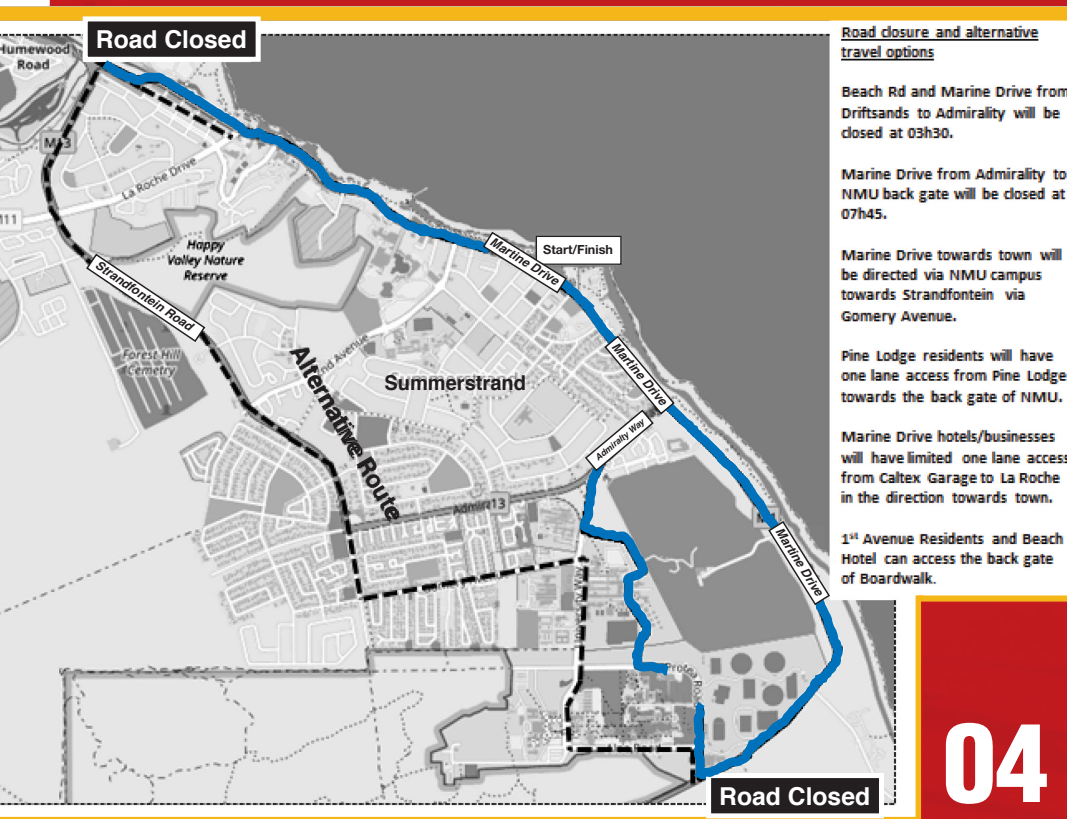

NELSON MANDELA BAY HALF MARATHON ROAD CLOSURE MAP

04 JUNE 2022

Attached please find the route map and description for your information.

Roads will be closed as follows:

- Full road closure Seaside lanes from Driftsands Drive along Marine Drive to Admiralty way.
- Full road closure Land side lanes from Admiralty Way to 2nd Avenue
- Full road closure Land side lanes from La Roche to Kings Beach
- Full road closure Marine Drive from Admiralty Way to back gate of NMU
- University Way from Gomery Rd to Admiralty Way.
- Admiralty Way from University Way to Marine Drive

Alternative Routes

An alternative route towards Willows/Schoenies via Gomery Road, through NMU and into Marine Drive exiting right, will be available for the duration of the morning.

Alternative route available via Strandfontein road to La Roche.

Between Admiralty Way and 2nd Avenue via Erasmus Street, Skegness Road or Brighton Drive.