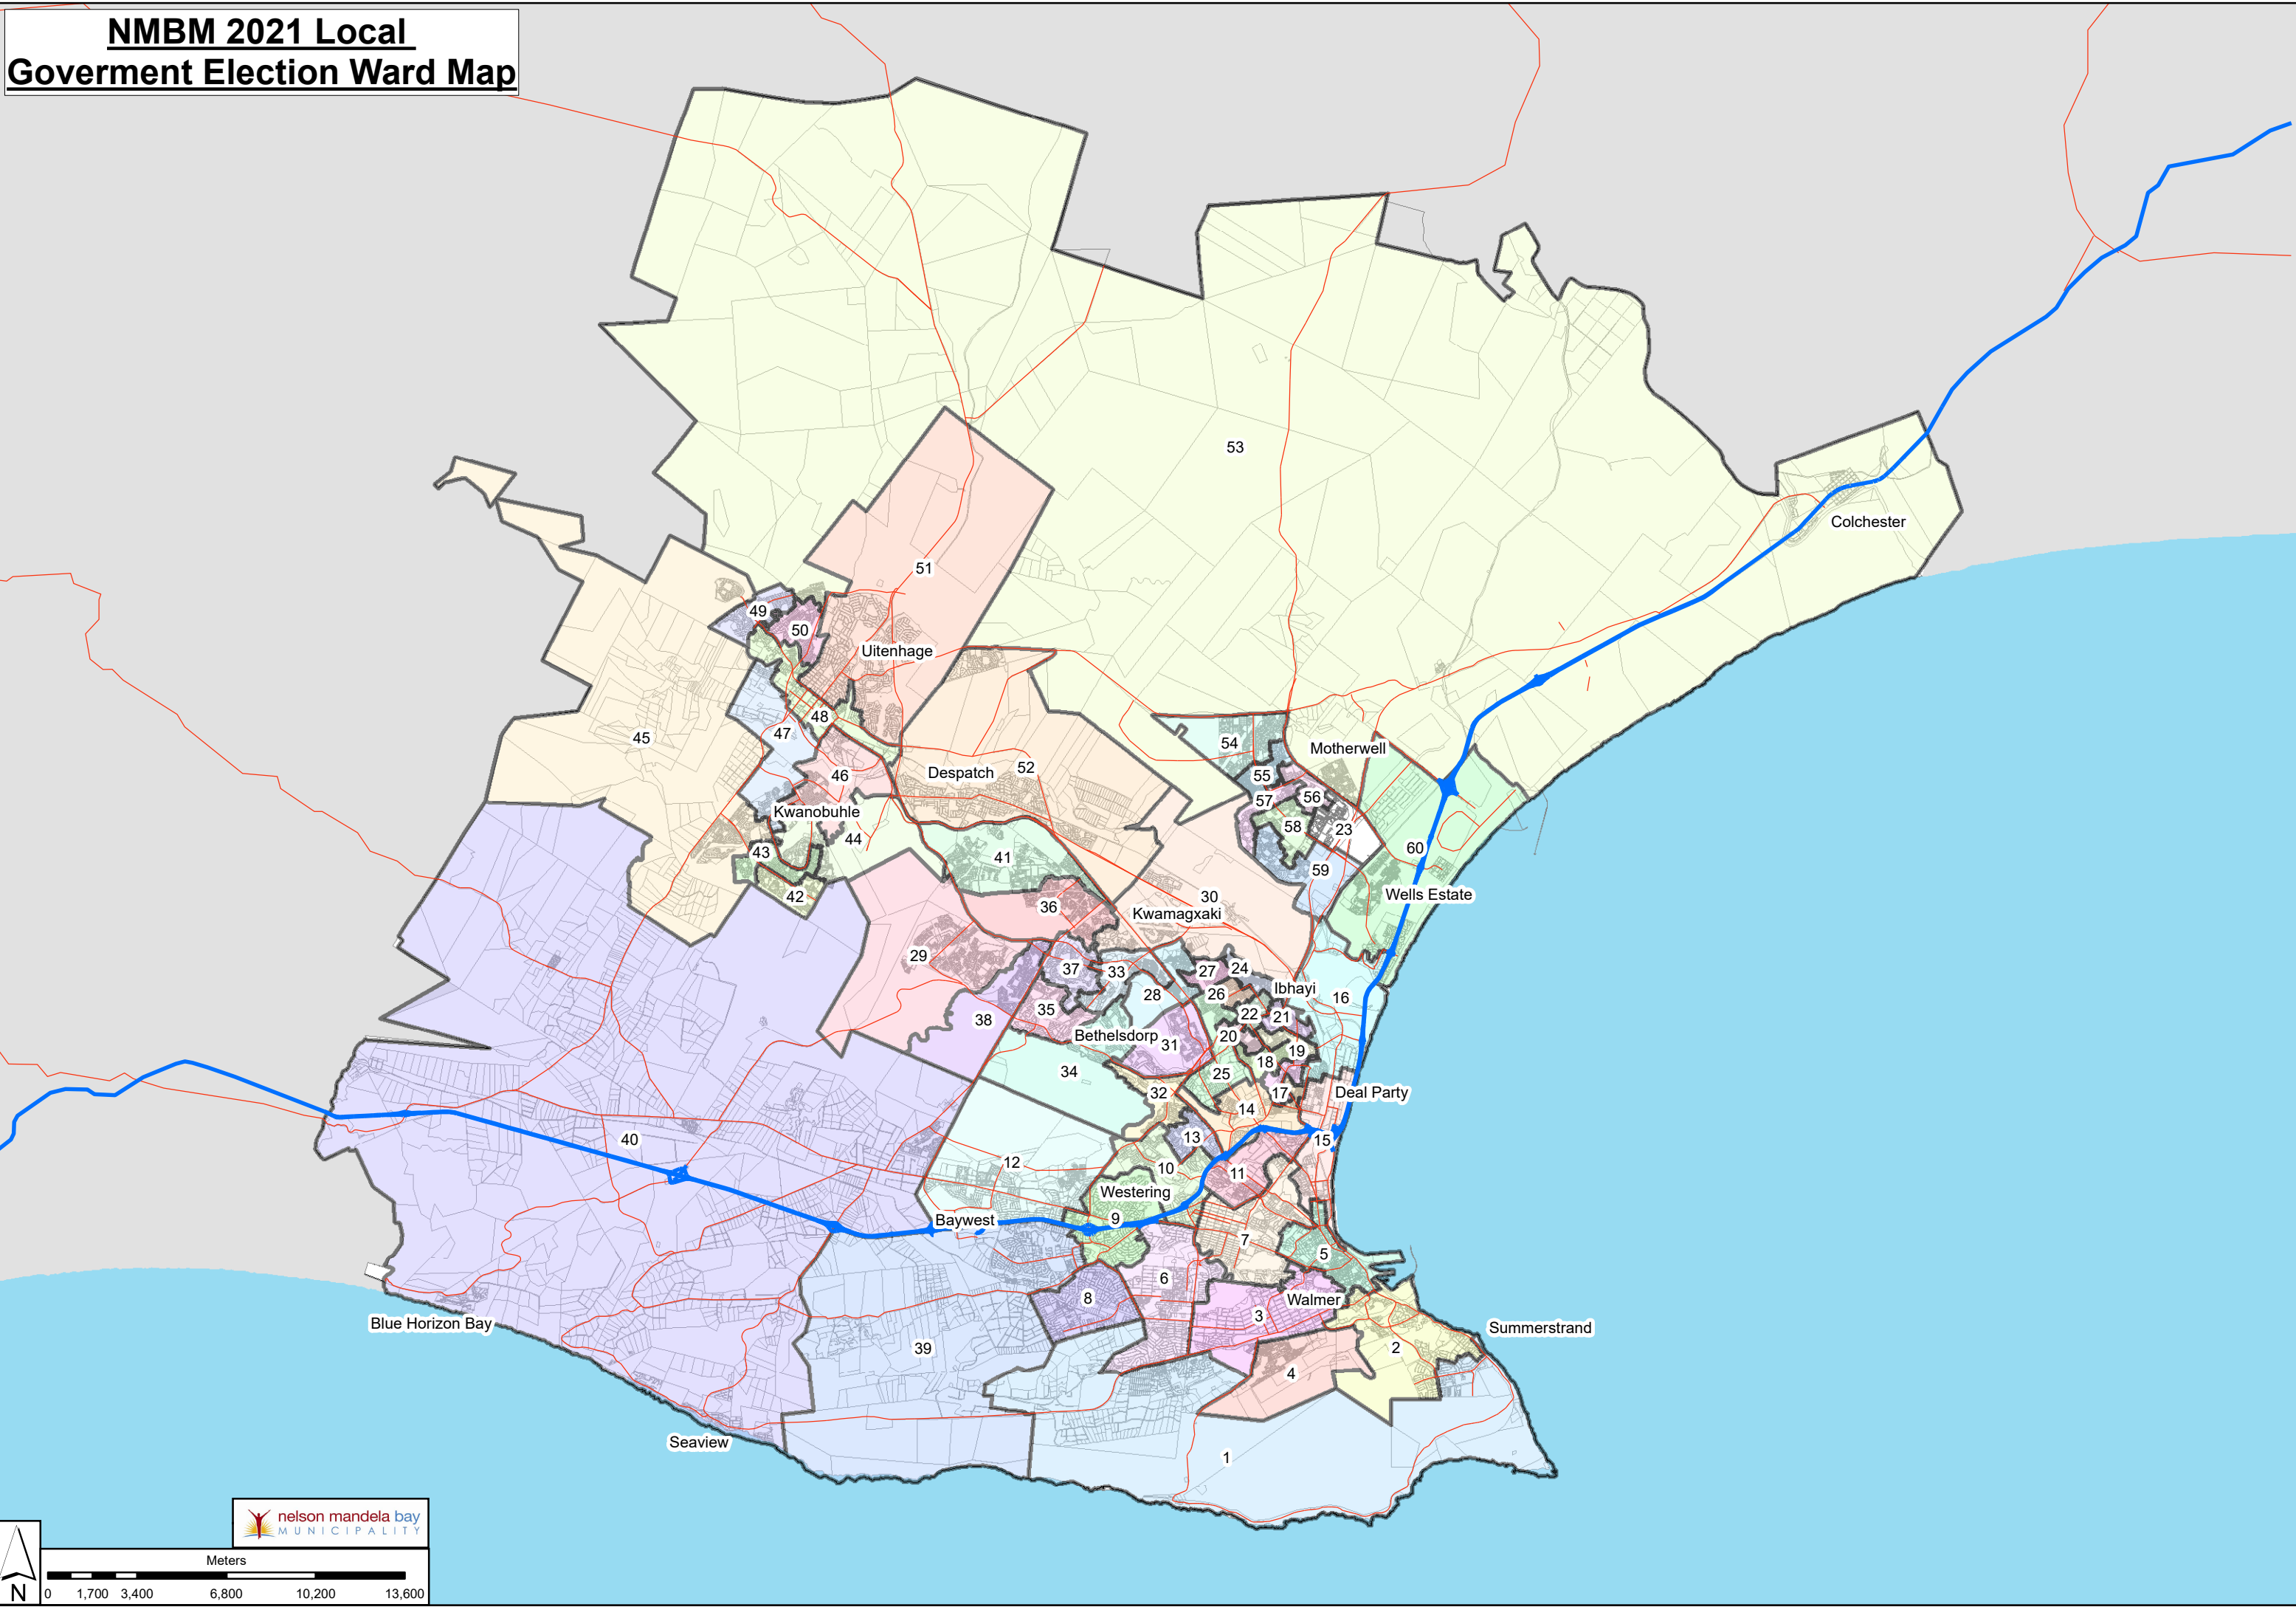

# NMBM 2021 Local Government Election Ward Map

 nelson mandela bay MUNICIPALITY

Meters

0 1,700 3,400 6,800 10,200 13,600