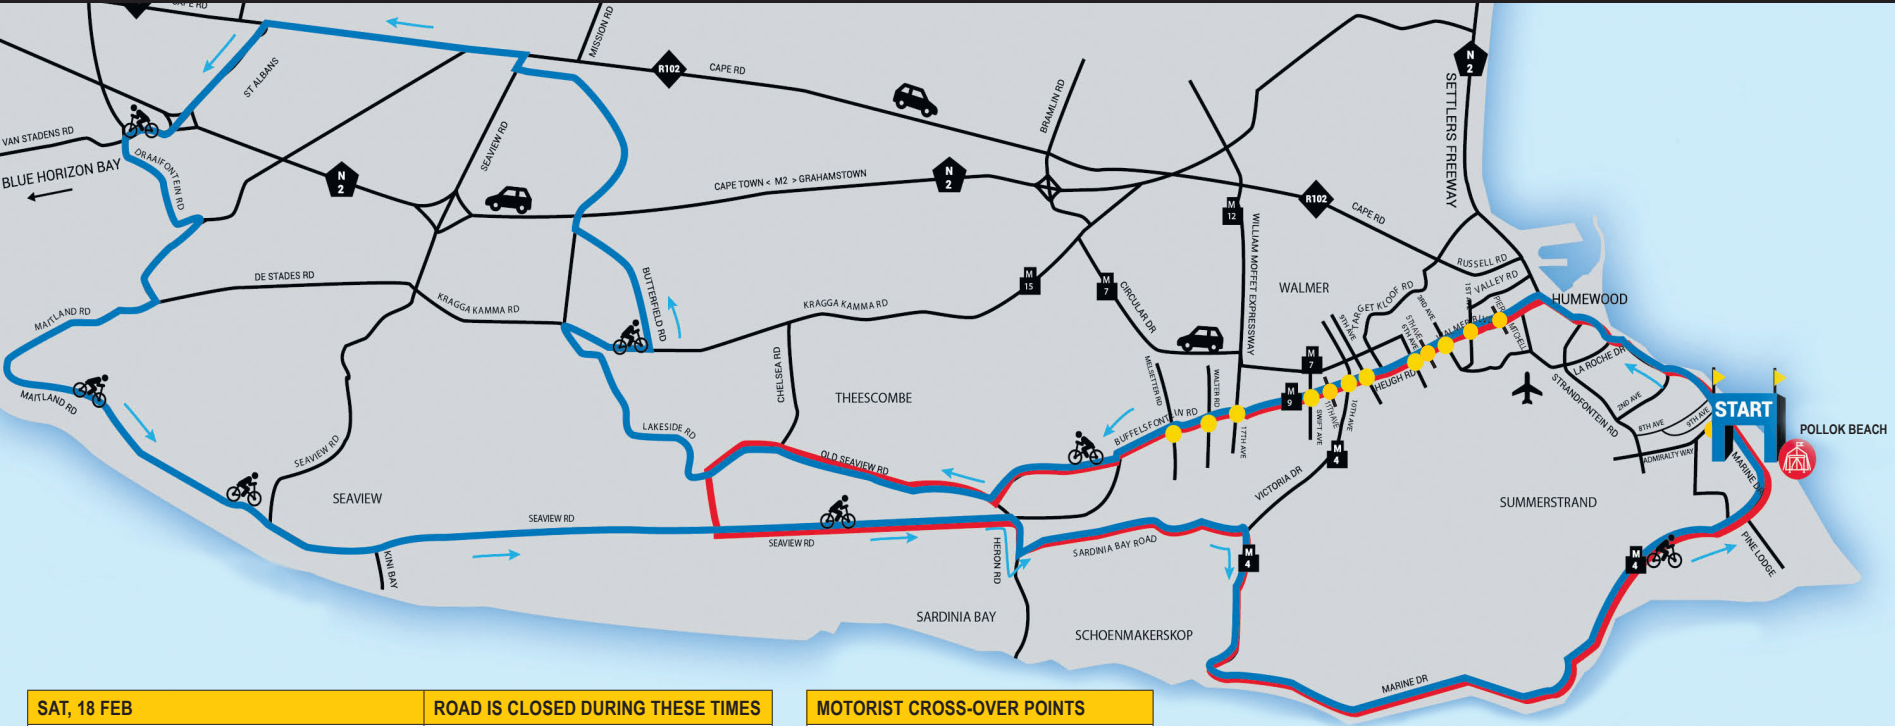

THE HERALD CYCLE TOUR MOTORISTS ROAD CLOSURE MAP 2023

SAT, 18 FEB	ROAD IS CLOSED DURING THESE TIMES
8th Ave, Summerstrand to 9th Ave, Summerstrand	18:00 - 00:00
SUN, 19 FEB	ROAD IS CLOSED DURING THESE TIMES
8th Ave, Summerstrand to 9th Ave, Summerstrand	00:00 - 13:30
8th Ave to La Roche Drive	04:30 - 08:45
La Roche Drive to Walmer Boulevard	04:30 - 09:00
Walmer Boulevard to Old Seaview Road	04:30 - 10:00
Old Seaview Road to Lakeside Road	05:00 - 10:30
Kragga Kamma Rd (between Lakeside Road and Butterfield Road) Butterfield Road Lakeside Road (between Butterfield Road and Seaview Rd) Seaview Road (between Lakeside Road and Altona Road) Altona Road Draaifontein Road (between Altona Road and Old Cape Road)	05:30 - 11:00
Old Cape Road (between Draaifontein Road and St Alban's Road) St Alban's Road Draaifontein Road (between St Alban's Road and De Stades Road) Maitlands Road Seaview Road (between Maitlands Road and Old Seaview Road, Mount Pleasant)	05:45 - 11:30
Heron Road Sardinia Bay Road Victoria Drive (between Sardinia Bay Road and Marine Drive)	06:30 - 12:15
Marine Drive (between Victoria Drive and 9th Avenue, Summerstrand)	07:00 - 13:00

MOTORIST CROSS-OVER POINTS
Pier Str/Mitchell Str, South End
1st Ave, Walmer
3rd Ave, Walmer
5th Ave, Walmer
6th Ave, Walmer
9th Ave, Walmer
10th Ave, Walmer
11th Ave, Walmer
Swift Ave, Walmer
17th Ave (Corner of 17th Ave & William Moffett)
Buffelsfontein & Walter Road, Charlo
Buffelsfontein & Melsester Road
8th Ave, Summerstrand

	Motorist Crossover Points
	55km Road Race
	106km Road Race
	Race Village

FOR MORE INFORMATION CONTACT THE RACE OFFICE:
Tel: 041 504 7911 | Email: cycletour@theherald.co.za | www.heraldcycletour.co.za